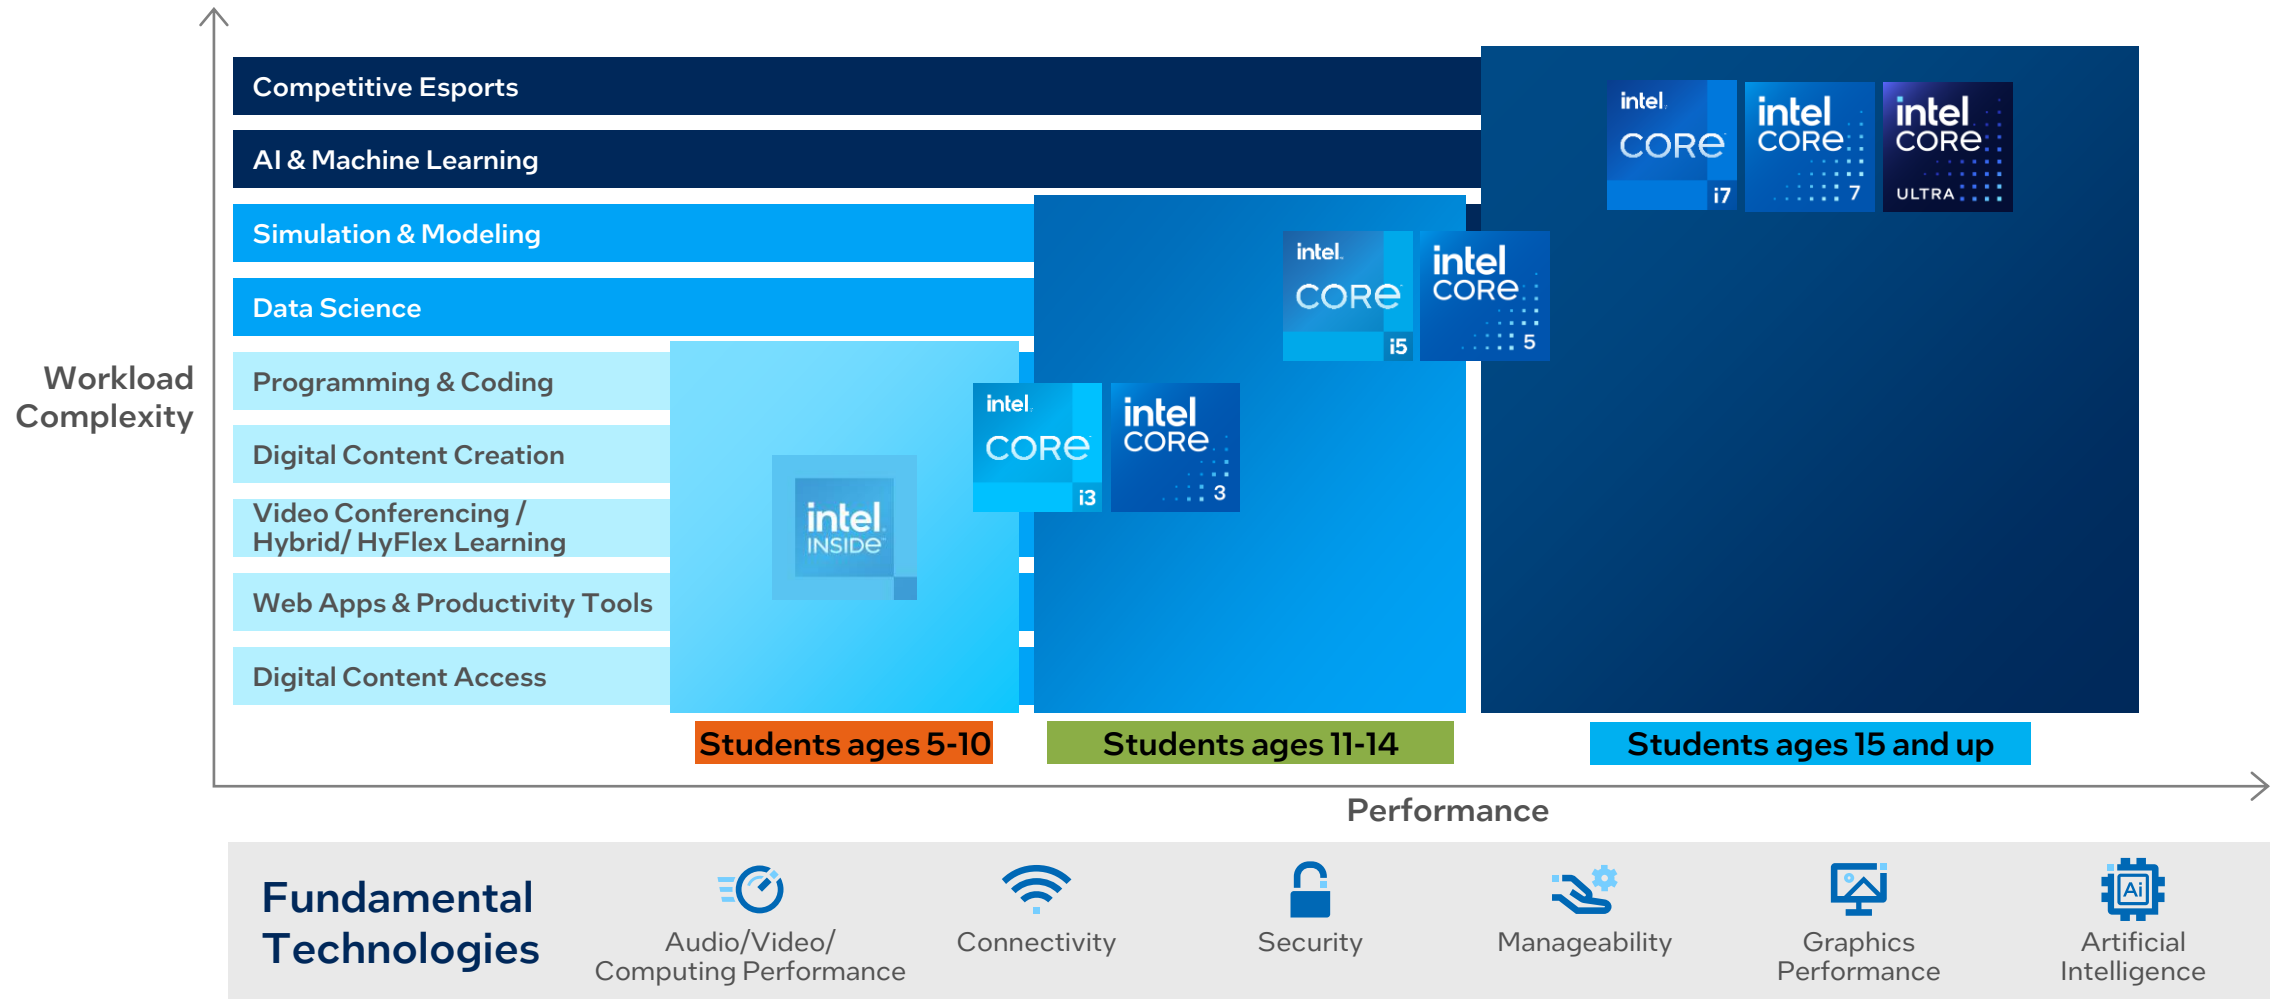

Intel Delivers a Variety of Choices for All Learners

For Intel vPro® for Windows systems only; OEM enabling varies; not available on ChromeOS. Intel® Core™ Ultra processors specifically recommended for Labs and CET environments